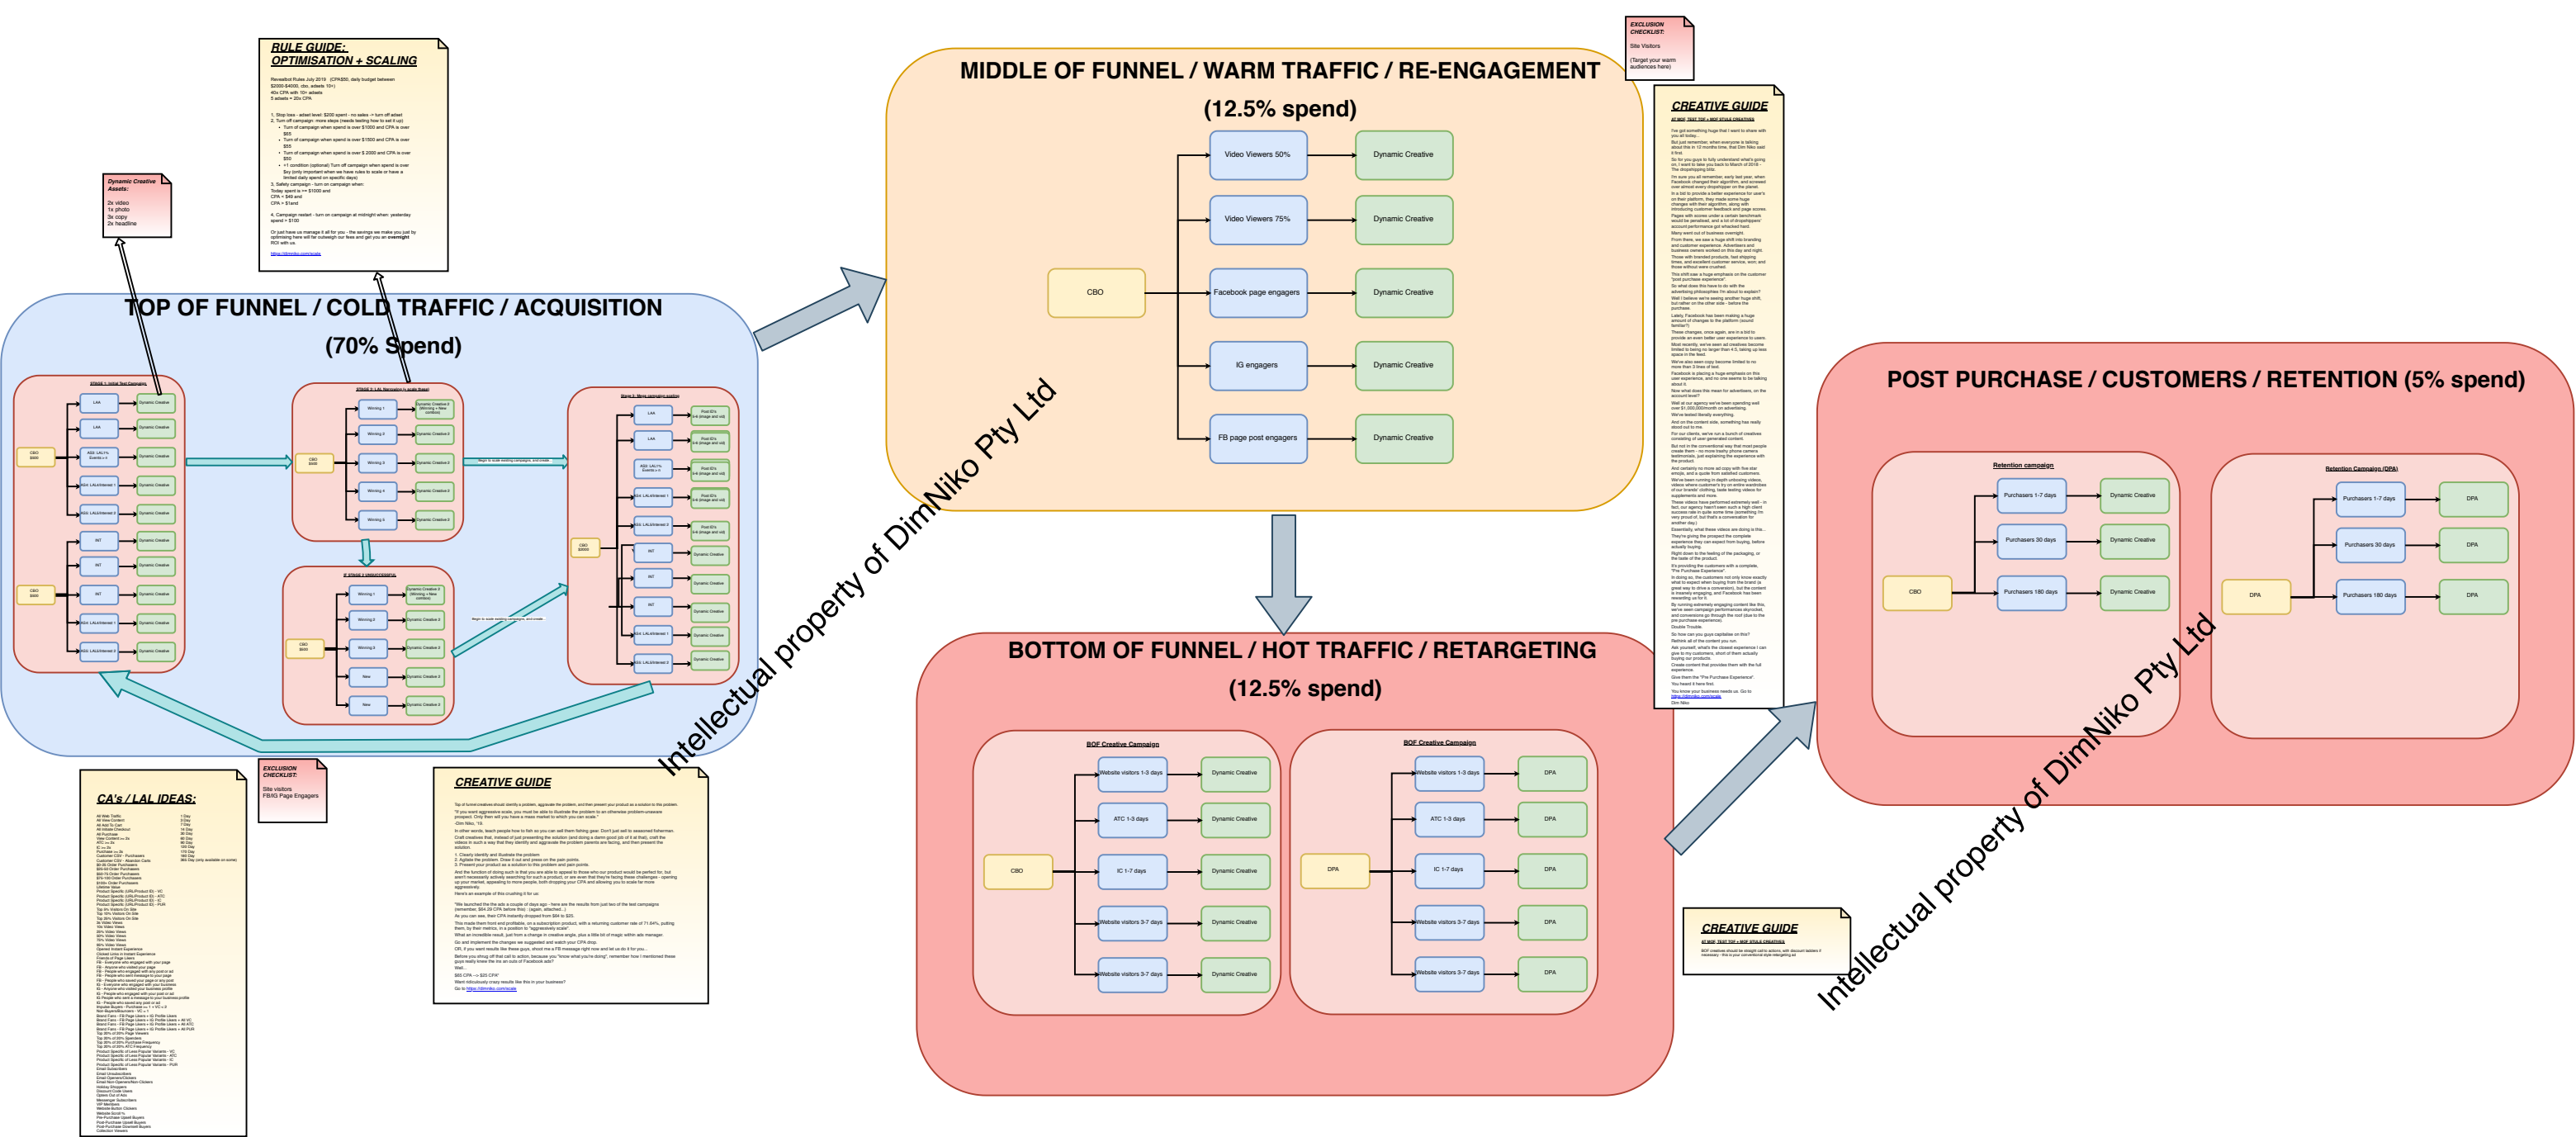

\$50,000/day Facebook Profitable Spend System

Trying to scale past \$500/day spend? Check this resource: <https://dimniko.com/scale>