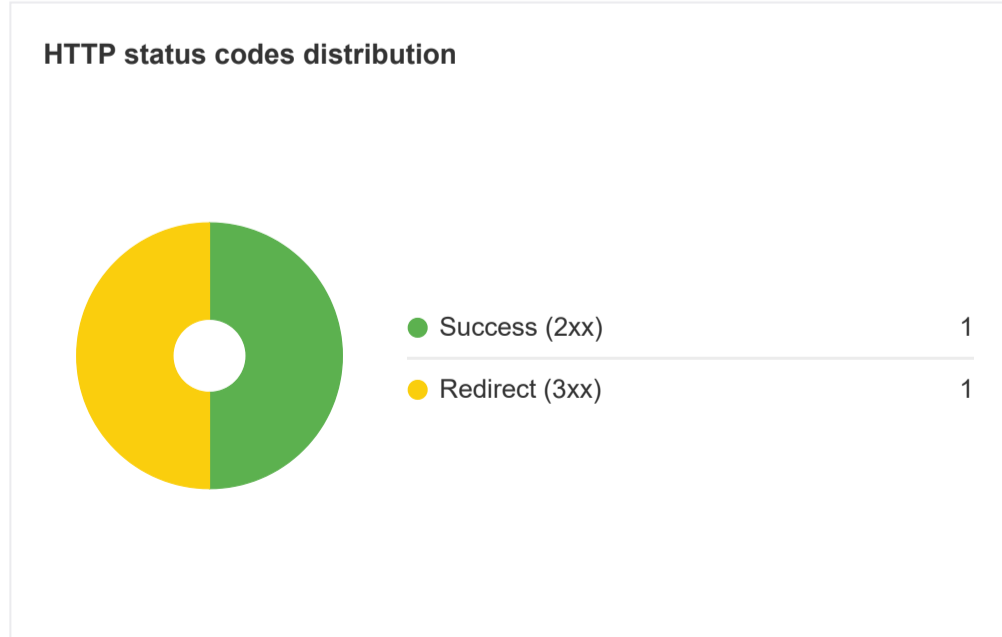

Issues distribution 12

Errors	5	<div style="width: 50%;"></div>
Warnings	4	<div style="width: 40%;"></div>
Notices	3	<div style="width: 30%;"></div>

Crawl status of links found

NO DATA

Error distribution 2

URLs with errors	1
URLs without errors	1

Top issues

Issue	Crawled	Change	Added	New	Removed	Missing
❗ Page has no outgoing links	1	0	0	0	0	0
❗ Redirected page has no incoming internal links	1	0	0	0	0	0
❗ Meta refresh redirect	1	0	0	0	0	0
❗ Title tag missing or empty	1	0	0	0	0	0
❗ Meta description tag missing or empty	1	0	0	0	0	0
⚠ 3XX redirect	1	0	0	0	0	0
⚠ H1 tag missing or empty	1	0	0	0	0	0
⚠ Low word count	1	0	0	0	0	0
⚠ HTML lang attribute missing	1	0	0	0	0	0
ℹ HTTP to HTTPS redirect	1	0	0	0	0	0